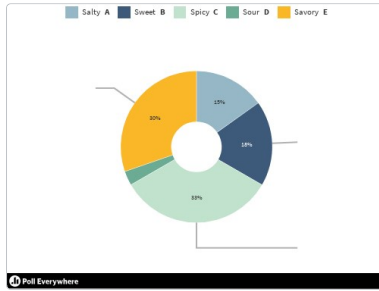

Average engagement

Where did you travel from (state or country)?

Responses

- Maryland
- Ohio
- Maryland
- Florida
- Az
- California
- Houston, TX
- Titusville
- Florida
- California
- North Pole
- The-Moon
- Utah
- Louisiana
- Qlf2019
- Tucson, Arizona
- Salt Lake City
- California
- Huntsville-Alabama
- Az
- Israel
- Israel
- California
- West Palm Beach Florida
- Maryland
- Northridge, California
- California
- Maryland
- Maryland
- Florida

20

Responses

Which do you prefer?

Response options	Count	Percentage
Salty	5	15%
Sweet	6	18%
Spicy	11	33%
Sour	1	3%
Savory	10	30%

Engagement

33

Responses

How many commercial crew vehicles are in development?